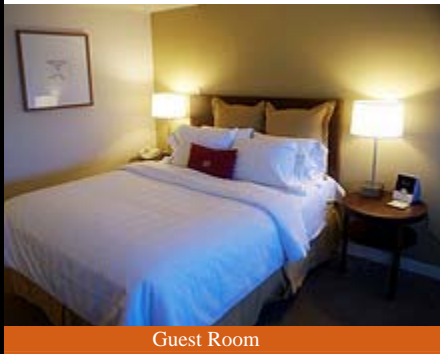

Exterior

Guest Room

Restaurant

Indoor Pool

Luxurious Accommodations

- 270 oversized NEWLY RENOVATED guestrooms – Standard & Club Level Executive King rooms
- Voice mail, working desk, computer data ports in every room
- In-room coffee maker, ironing board, iron and hair dryer
- Refrigerators and microwaves are not standard, but are available for a fee
- Complimentary 24 hour fitness room & Indoor Pool
- Complimentary wireless in Lobby Area and Guest Rooms
- Complimentary Motorcoach Parking
- 24 Hour Business Center
- Club Level Lounge
- Every Guestroom gets a sleep amenity bag (includes brand night light, satin eye mask & lavender spray)